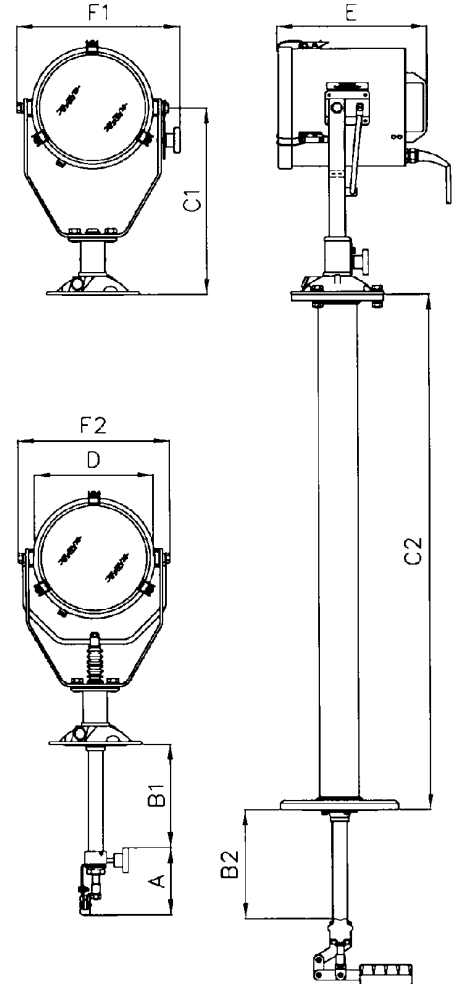

DESPATCH NUMBERS

Type	Supply	Despatch Number
L230 Deck	12/24v & 110/240v	A2914
Cabin Control Assy		C21168-01
Deck Pedestal		C20636-79
Cabin Pedestal Assy		C21169-01

SPECIFICATION

- Constructed from 304 stainless steel.
- Parabolic formed aluminium reflector.
- Powder coated finish.
- Internal lamp focus adjustment.
- Toughened front glass.
- Spill rings to prevent unwanted glare & stray light.
- Tungsten Halogen light source.
- Sealing to IP66.
- Special "B1", "B2" & "C2" dimensions available on request.
- Full 360° rotation.
- Vertical movement +45° to - 45° (Deck/Deck Ped).
- Vertical movement +30° to - 25° (Cabin/Cabin Ped).
- Supplied in modular form to allow the customer any configuration possibility.

Performance Data * Inclusive angle

Volt's	Lamp life	Range (m)	PBCP x1000	*Div	Watts	Lamp Cap	Despatch Number
12v	2000 hrs	626	392	2.2	100	GX6.35	D9848
24v	300 hrs	680	463	2.8	150	GX6.35	D14795
24v	2000 hrs	587	345	2.3	250	GX6.35	D4695
24v	300 hrs	707	500	3.8	250	GX6.35	D9851
120v	75 hrs	379	144	4.8	300	GX6.35	D16883
230v	50 hrs	368	136	4.8	300	GX6.35	D16841

All dimensions in Millimetres

Base fixings

Deck & Cabin. 3 holes Ø11 on a 154 PCD
 Deck Ped. & Cabin Ped 4 holes Ø12.5 on a 190 PCD
 Cabin & Cabin Ped. Central hole Ø75

Dimensions

A	B1	B2	C1	C2	D	E	F1	F2
130	199	211	363	1004	230	288	316	293