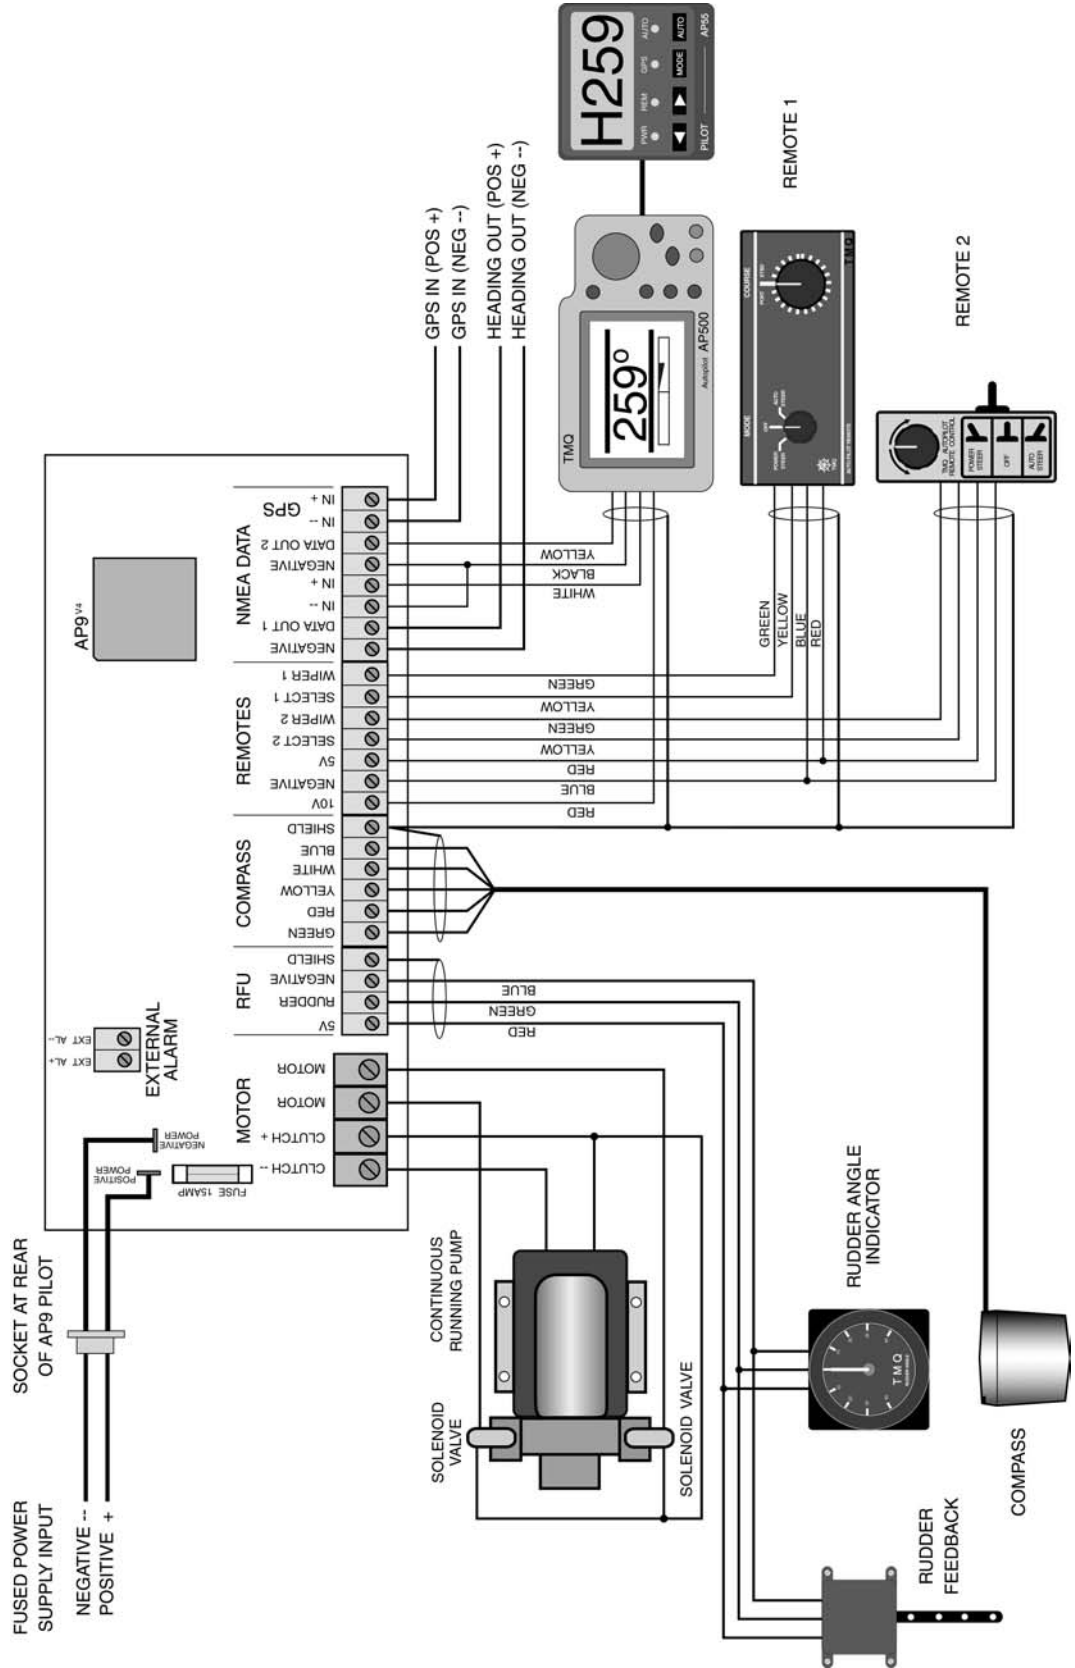

Remote Mode 1, 2 Std Remotes - Continuous Running Pump