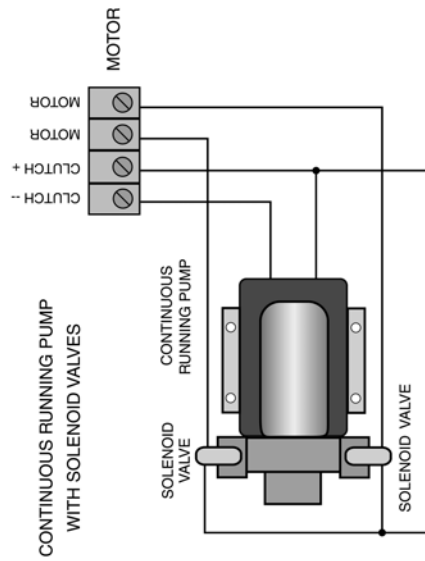

# AP9 Connection / Wiring Diagrams

## Connection Layout

# Pump or Drive Connections

# Remote Mode 1, 2 Standard Remotes - Reversing Pump