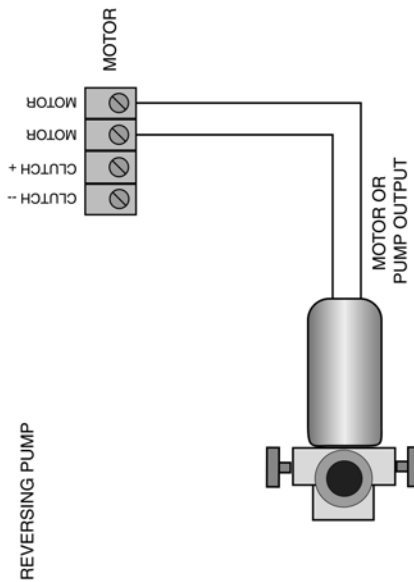

# AP9 Connection / Wiring Diagrams

## Connection Layout

# Pump or Drive Connections

# Remote Mode 1, 2 Standard Remotes - Reversing Pump