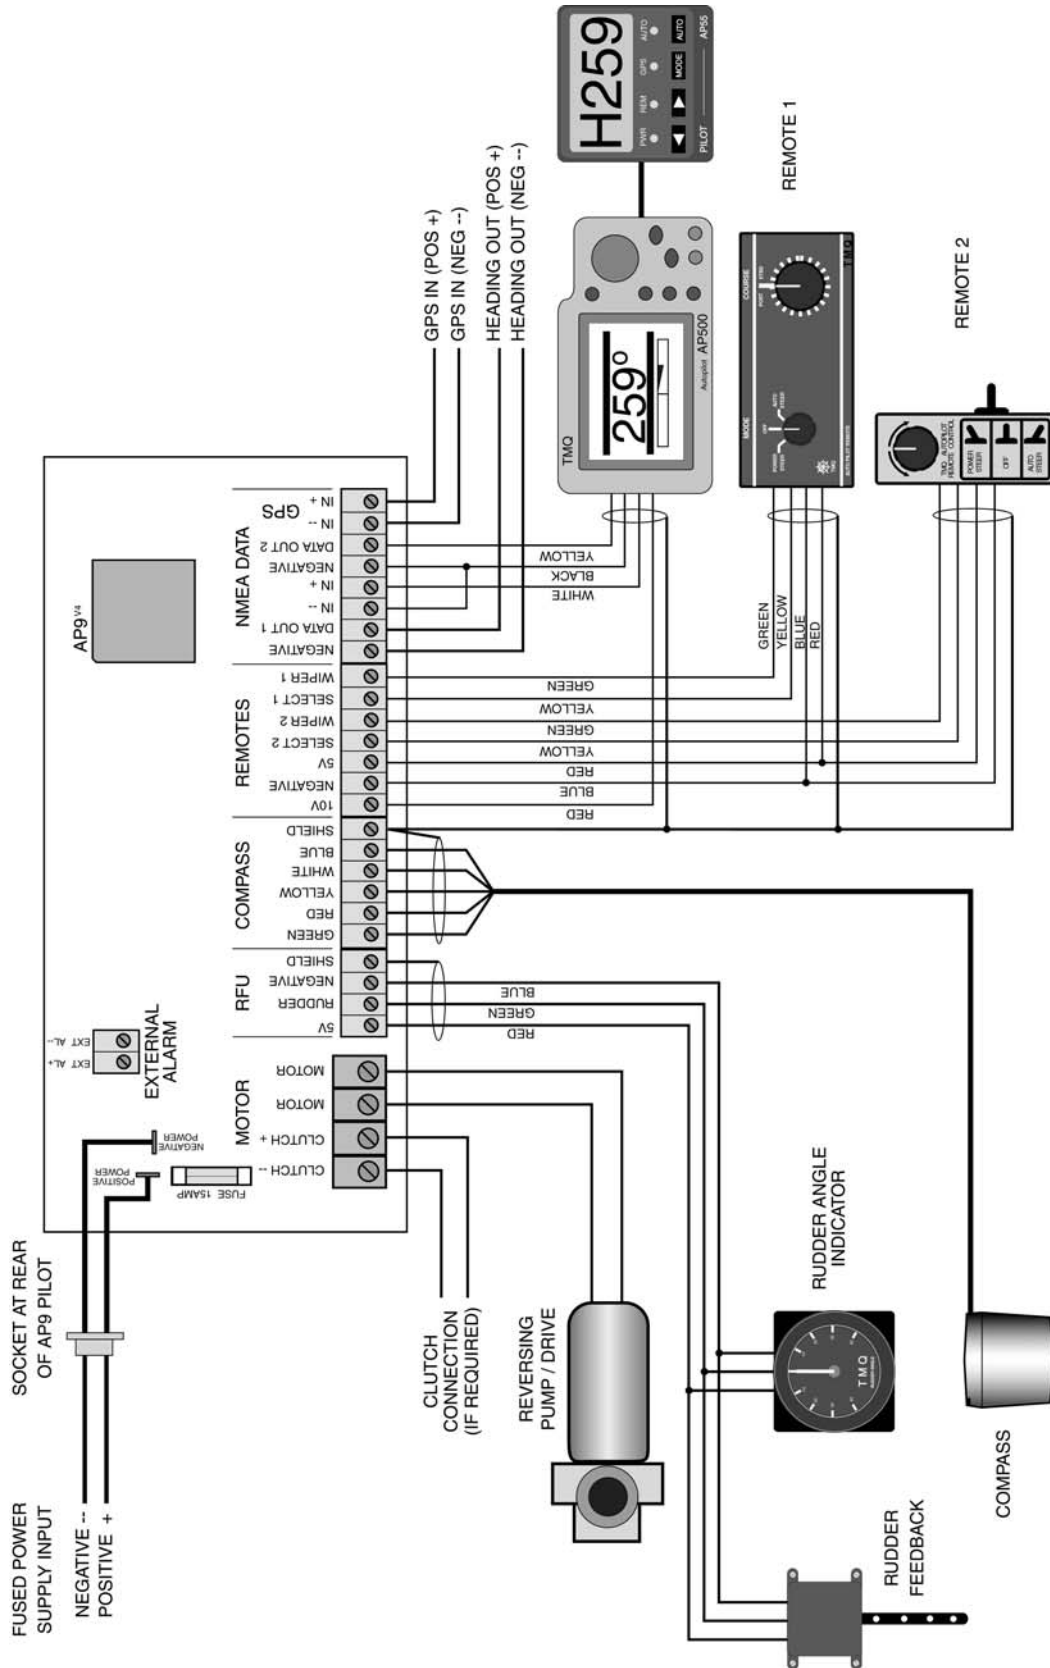

# AP9 Connection / Wiring Diagrams

## Connection Layout

# Pump or Drive Connections

# Remote Mode 1, 2 Standard Remotes - Reversing Pump