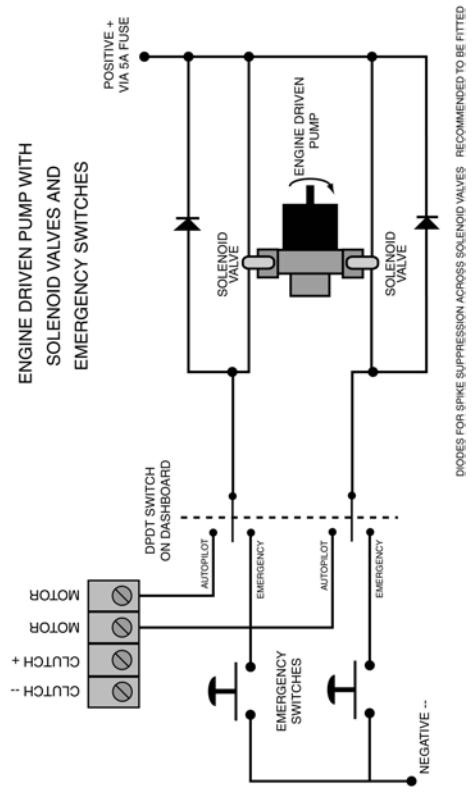

# AP9 Connection / Wiring Diagrams

## Connection Layout

# Pump or Drive Connections

# Remote Mode 1, 2 Standard Remotes - Reversing Pump