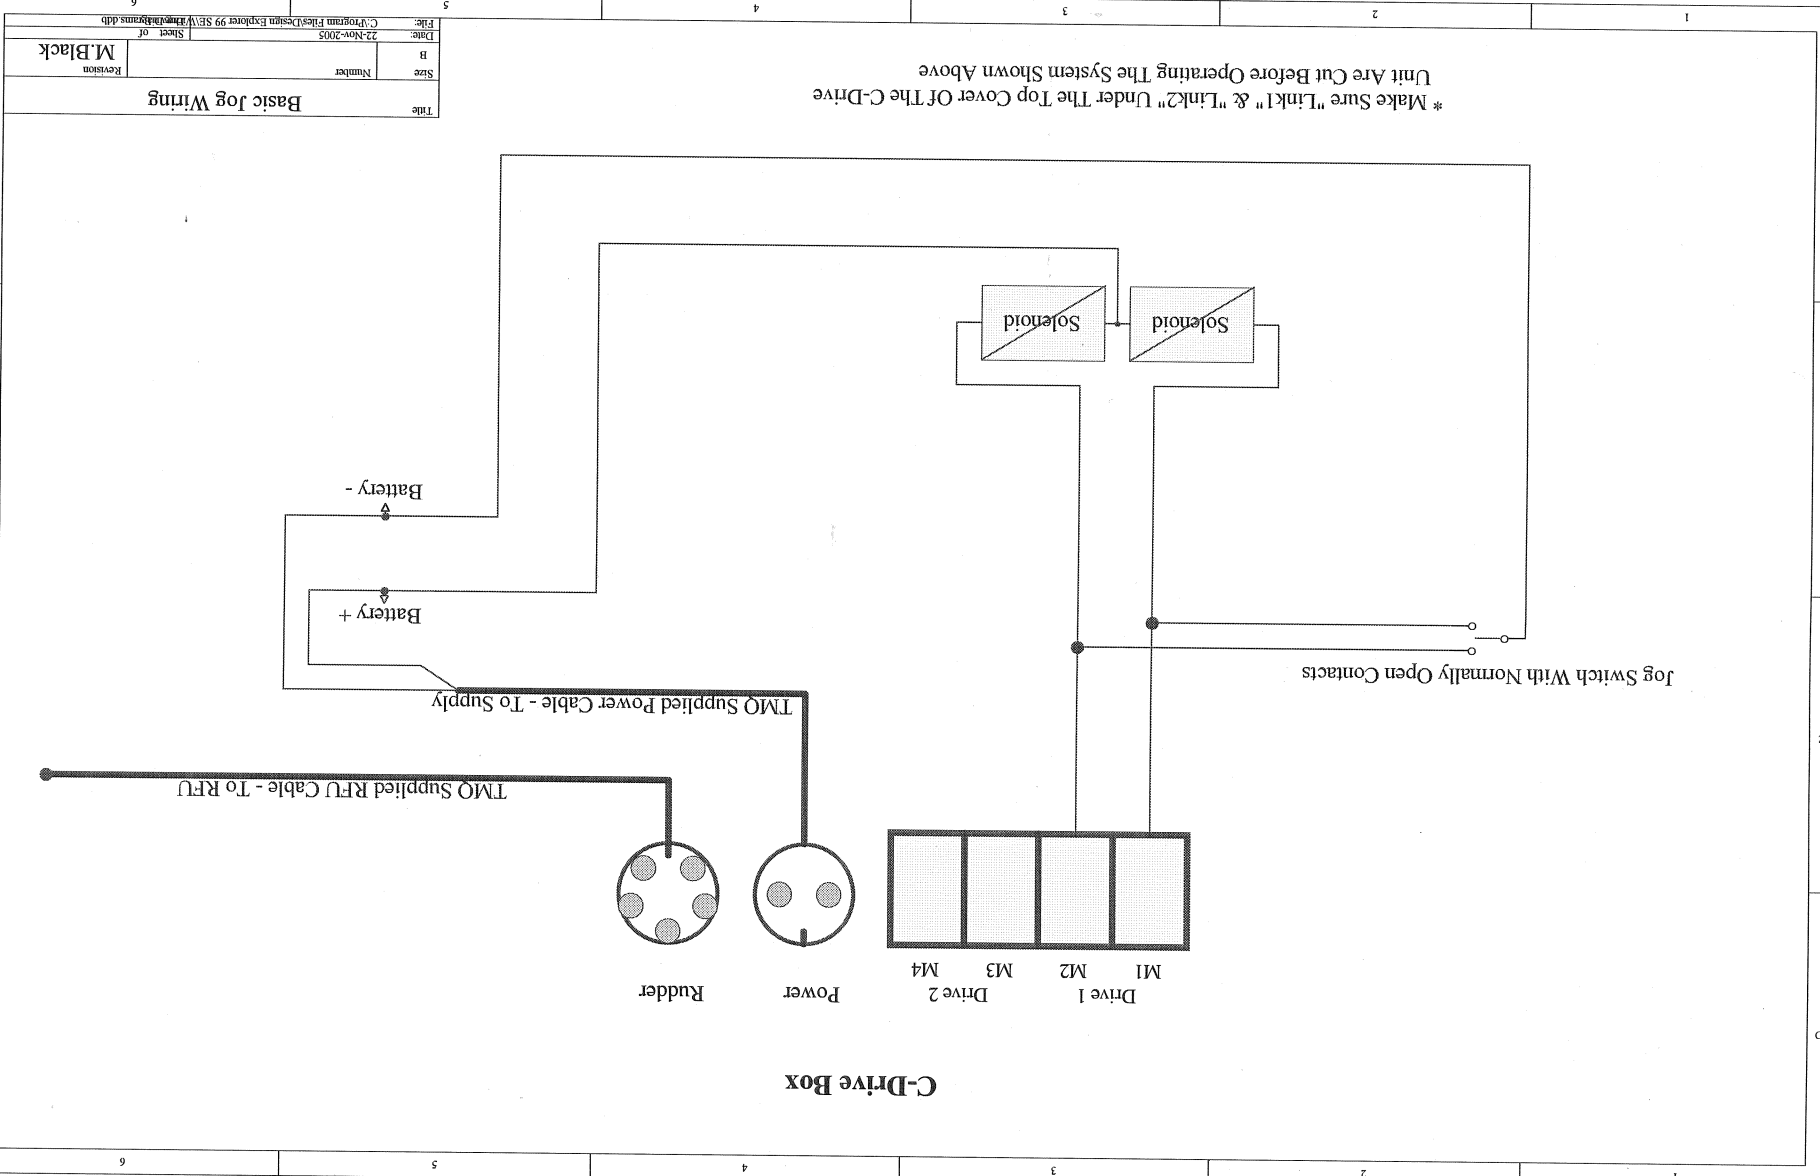

C-Drive Box

* Make Sure "Link1" & "Link2" Under The Top Cover Of The C-Drive Unit Are Cut Before Operating The System Shown Above

Title		Basic Jog Wiring	
Size	Number	Revision	
B			
Date		22-Nov-2005	
File		C:\Program Files\Design Explorer 99 SE\W\mpt\kayrus.dwg	
Sheet of		1	
Revision		M.Black	